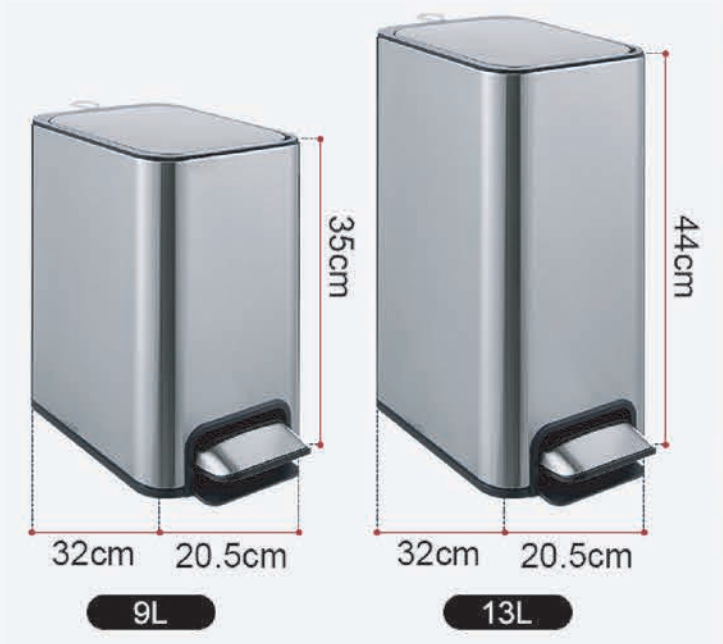

PEDAL TRASH CAN

MODEL	BS2111
CAPACITY	9L / 13L
SIZE	/
MATERIAL	ABS
COLOR	Stainless steel