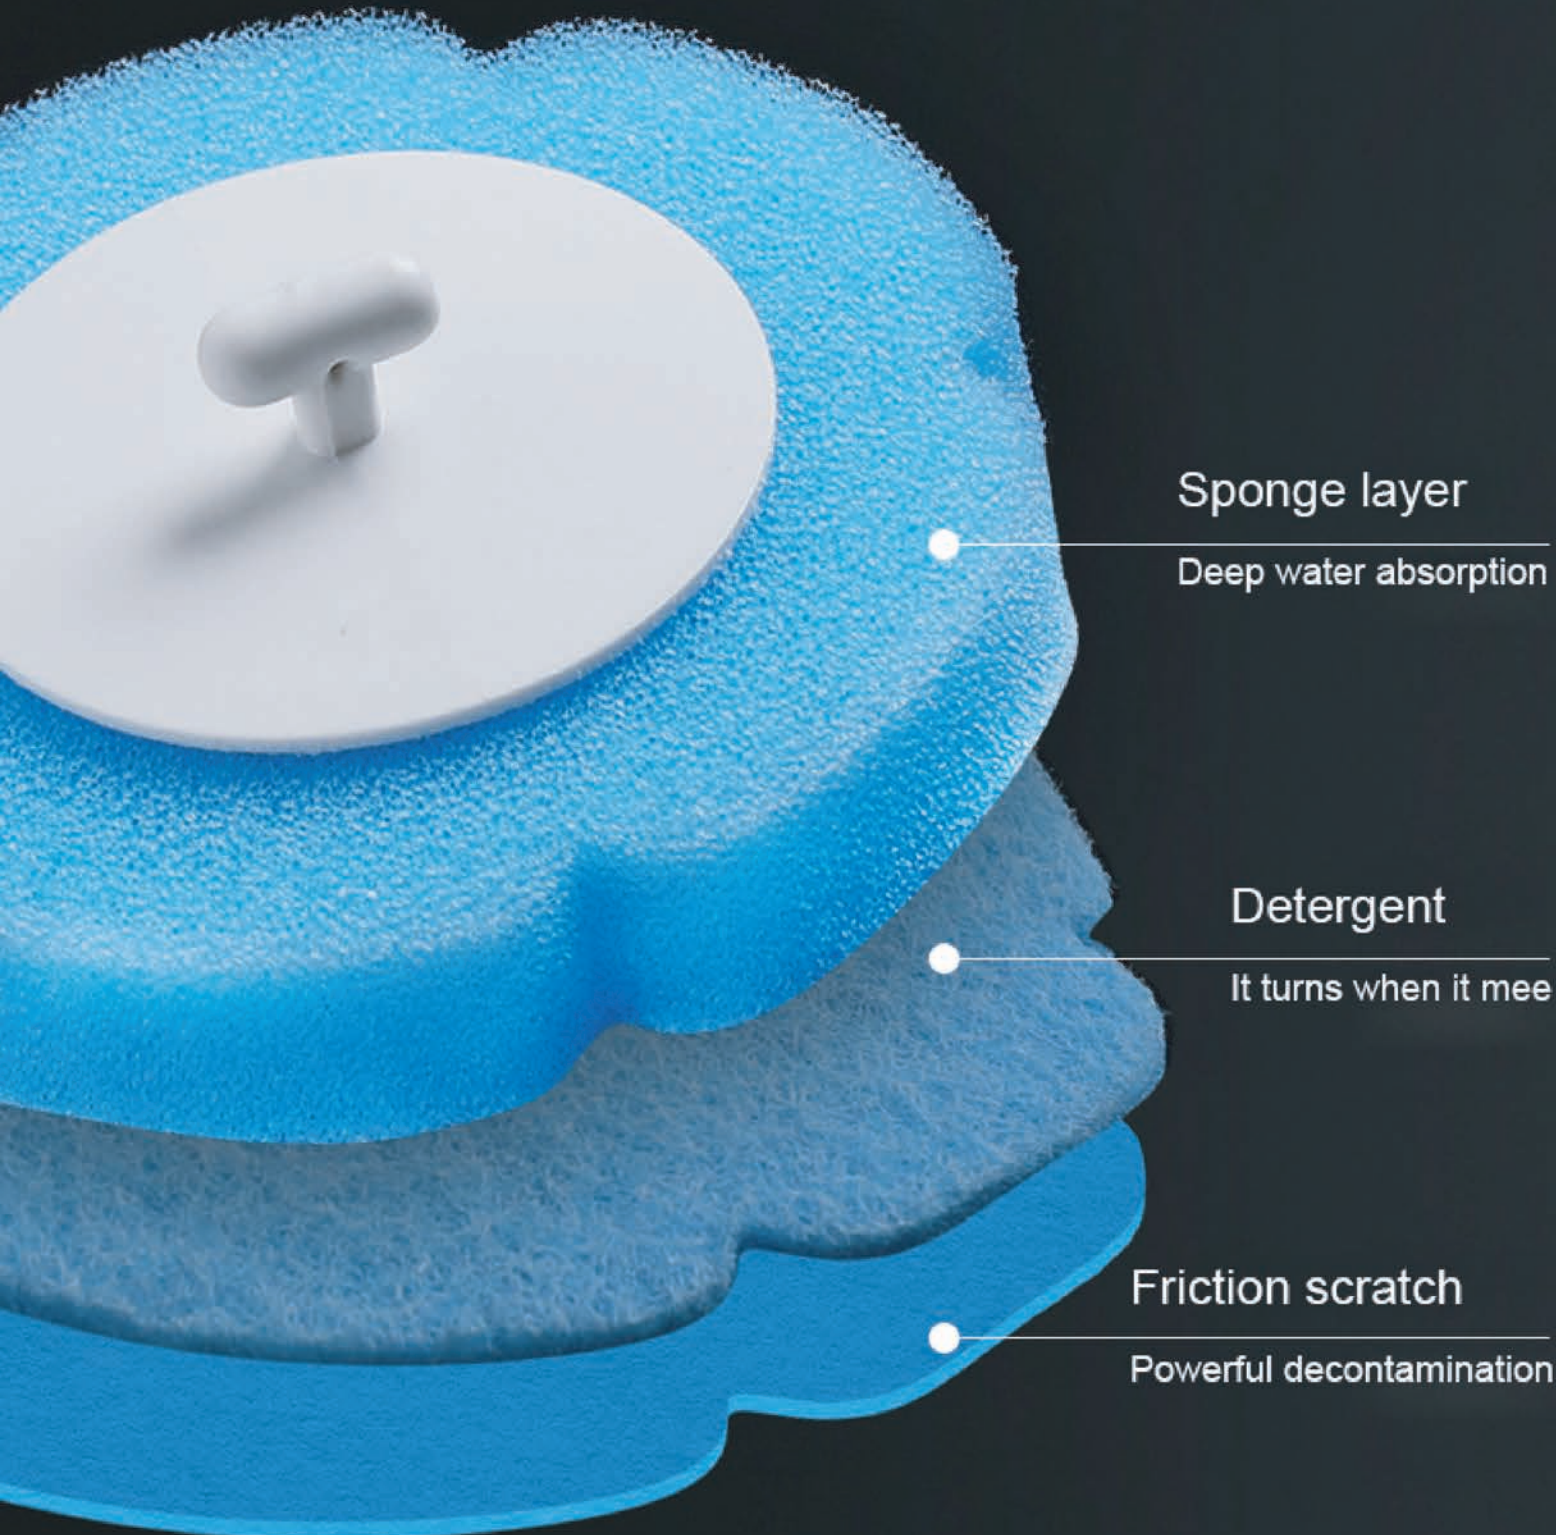

Go deep into the groove, clean the gap

NEW

DISPOSABLE CLEANING TOILET BRUSH

Brush head box automatically opens and closes

Disposable toilet brush head, cleanliness

Flat brush head tilted 60° and rotated 360°

The brush head has a powerful cleaning fluid, which purifies and deodorizes, and is soluble in water

Go deep into the groove, clean the gap

MODEL	BS2103
CAPACITY	/
SIZE	105*180*440mm
MATERIAL	ABS
COLOR	/

NEW

DISPOSABLE TOILET BRUSH HEAD

Disposable toilet brush head

Cleanliness

Flat brush head tilted 60° and rotated 360°

The brush head has a powerful cleaning fluid, which purifies and deodorizes, and is soluble in water

Go deep into the groove, clean the gap

MODEL	BS2104
CAPACITY	/
SIZE	105*180*440mm
MATERIAL	Sponge layer/Detergent/Scratch rag
COLOR	Yellow/Purple/Blue

Release active oxygen Disintegrate dirt Add brightness factor Curing the glaze Deodorant Fresh smell