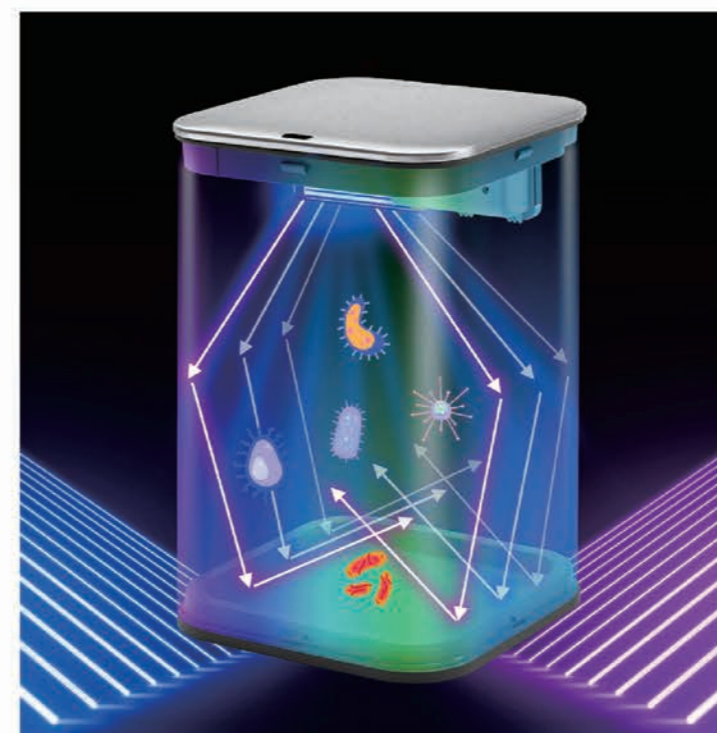

UVC UTRAVIOLET STERILIZATION INDUCTION TRASH CAN

- UVC Ultraviolet sterilization
- 12 hours automatic cycle disinfection
- IPX5 waterproof
- 30°bevel sensing
- Mechanical slow down
- Sponge sound insulation
- Closed,lock taste
- Removable battery